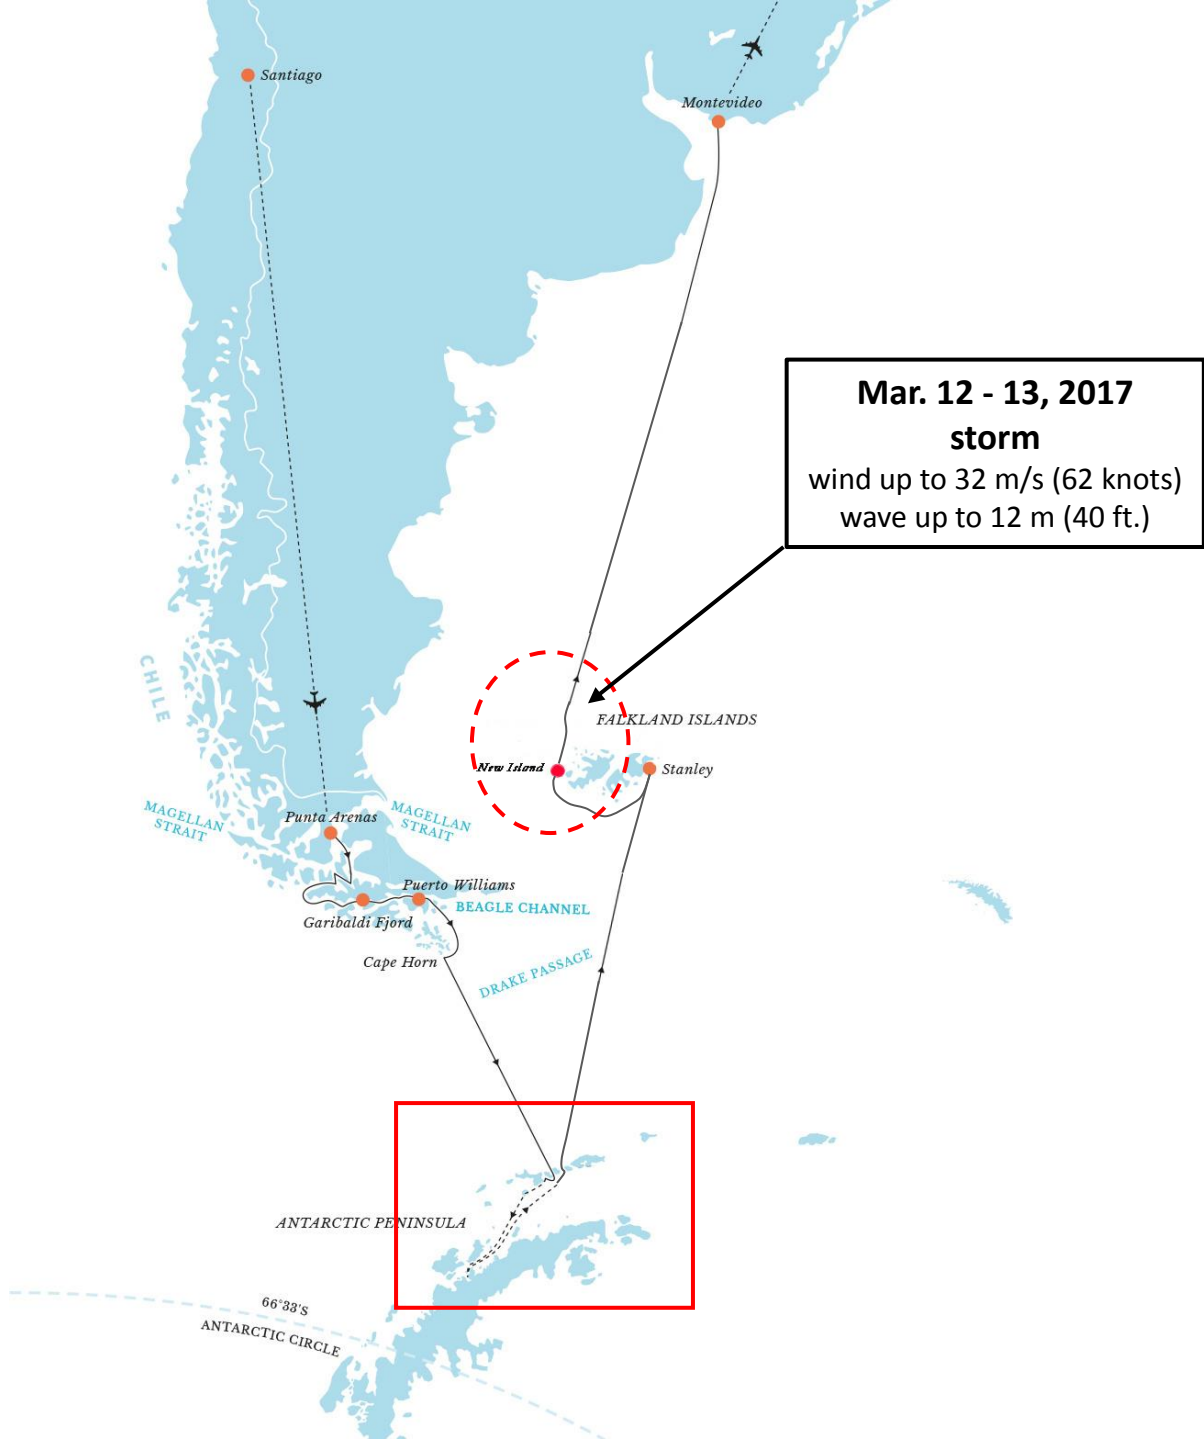

HURTIGRUTEN

MS Midnatsol

***Southern Hemisphere Adventure, South America and
Antarctica***

Punta Arenas/CHILE - Montevideo/Uruguay

March 02 – March 17, 2017

Farthest South
65°05' S

Half Moon Island

Deception Island

Neumayer Channel

Damoy Point

Port Lockroy

Lemaire Channel

Paradise Bay

Neko Harbour

Ererra Channel

Cuverville Island